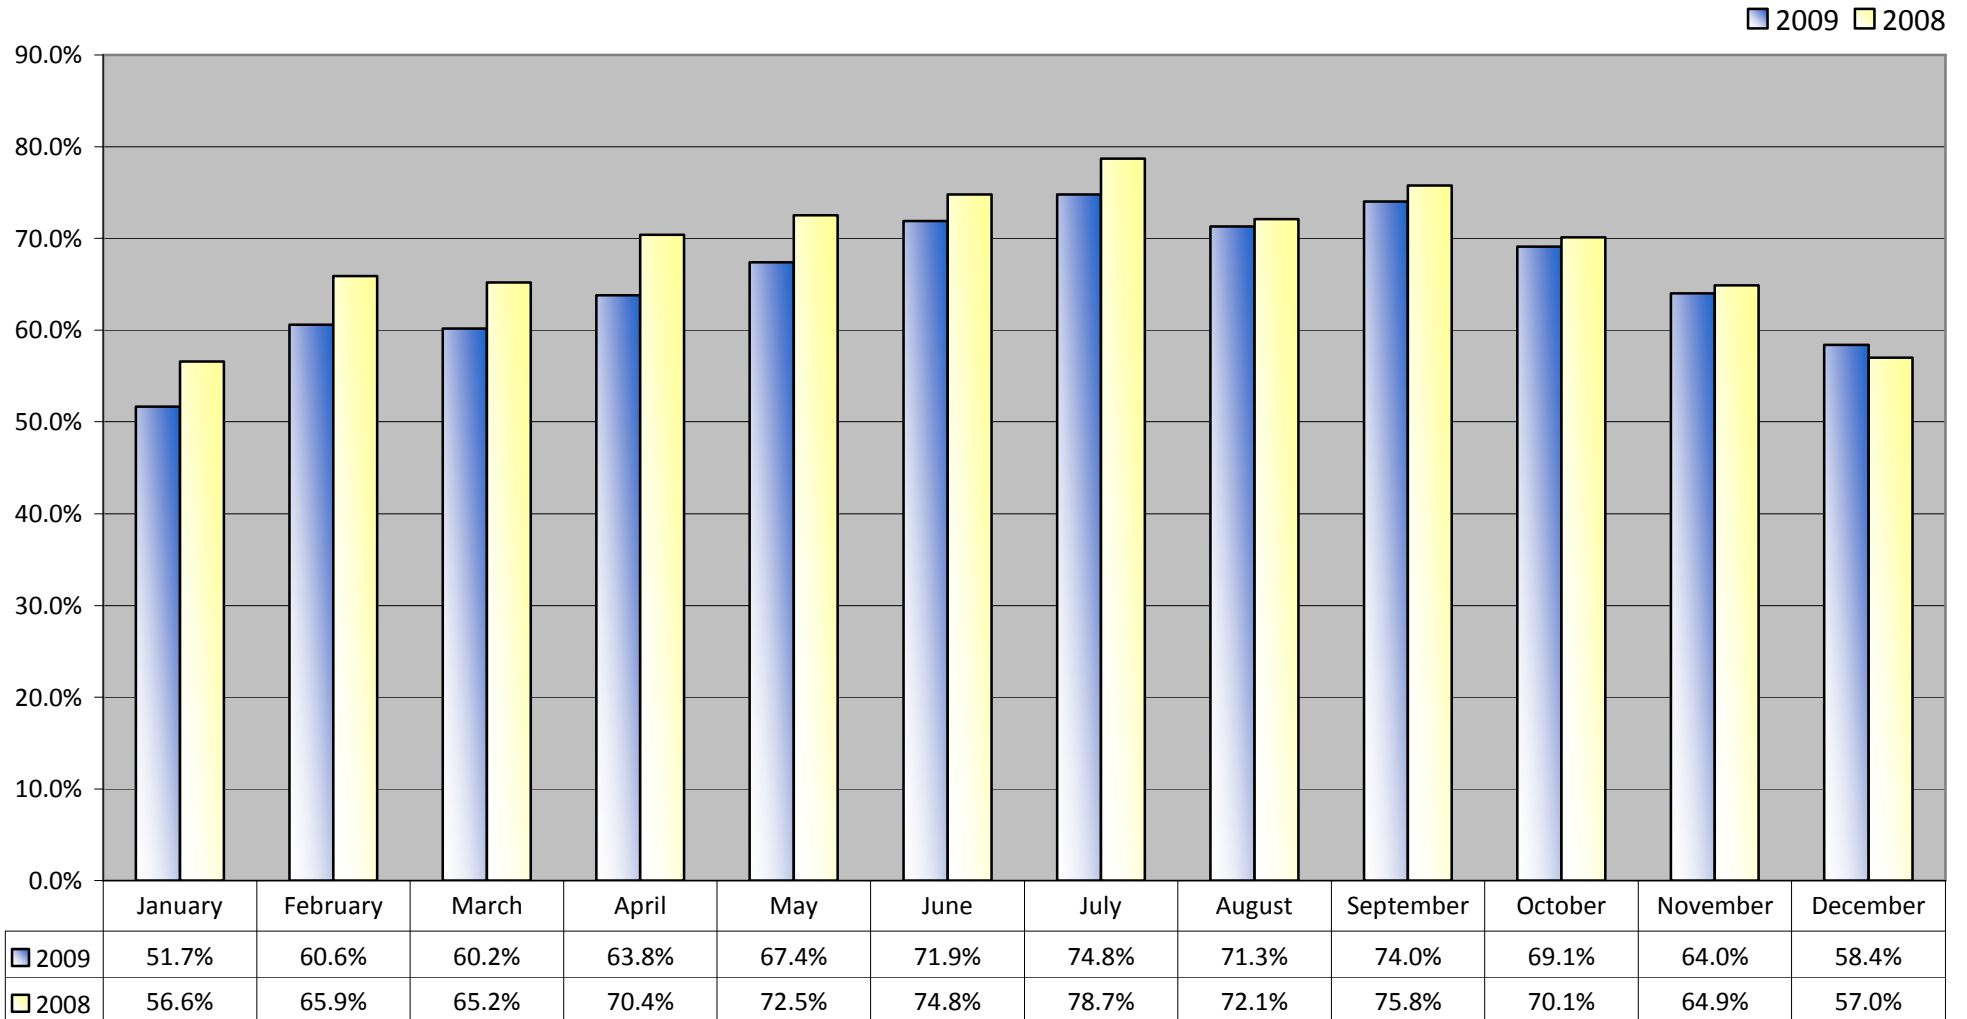

# STR Global Hotel Benchmarking Data

## Occupancy 2009 compared with 2008